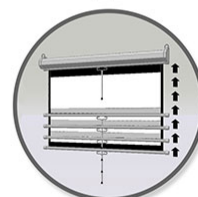

# MANUAL SERIES

Manual Pull-Down Projector Screen

Black or white case options available on certain models/sizes

180° Viewing Angle

MaxWhite® 1.1 Gain Front Projection Screen Material

Optional 6" and 12" L brackets available- SOLD SEPARATELY

Compatible with Standard throw projectors only

Available in Diagonal Sizes: 71" - 170"

Professional Manufacturer's 2-year Warranty and 3-year ENRG® Warranty

Available in Various Aspect Ratios:

Dual wall and Ceiling Installation Design

Screen lanyard included for easy operation

Auto-locking system provides variable height settings