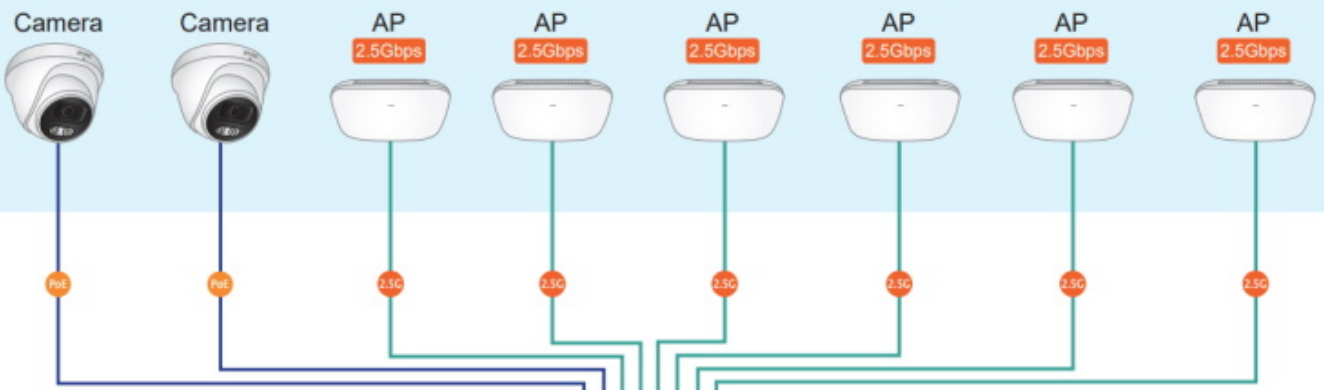

New Generation of Multigigabit Switch

Standard Mode (default)

2.5G UTP with PoE

VLAN Isolation Mode

10G 10GBASE-SR/LR Fiber Optic

2.5G 2.5G UTP with PoE

1000BASE-T UTP

Up to 8 PoE IP Cameras & APs