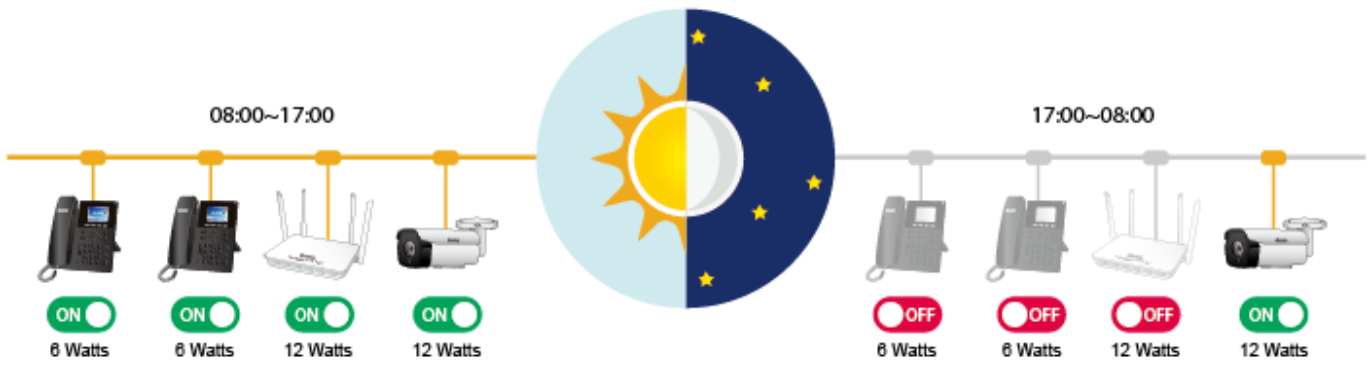

PoE Schedule

Total Consumption of 36 watts/hr

Save 24 watts/hr during off-business hours

* Total Saved = 10800watts/month