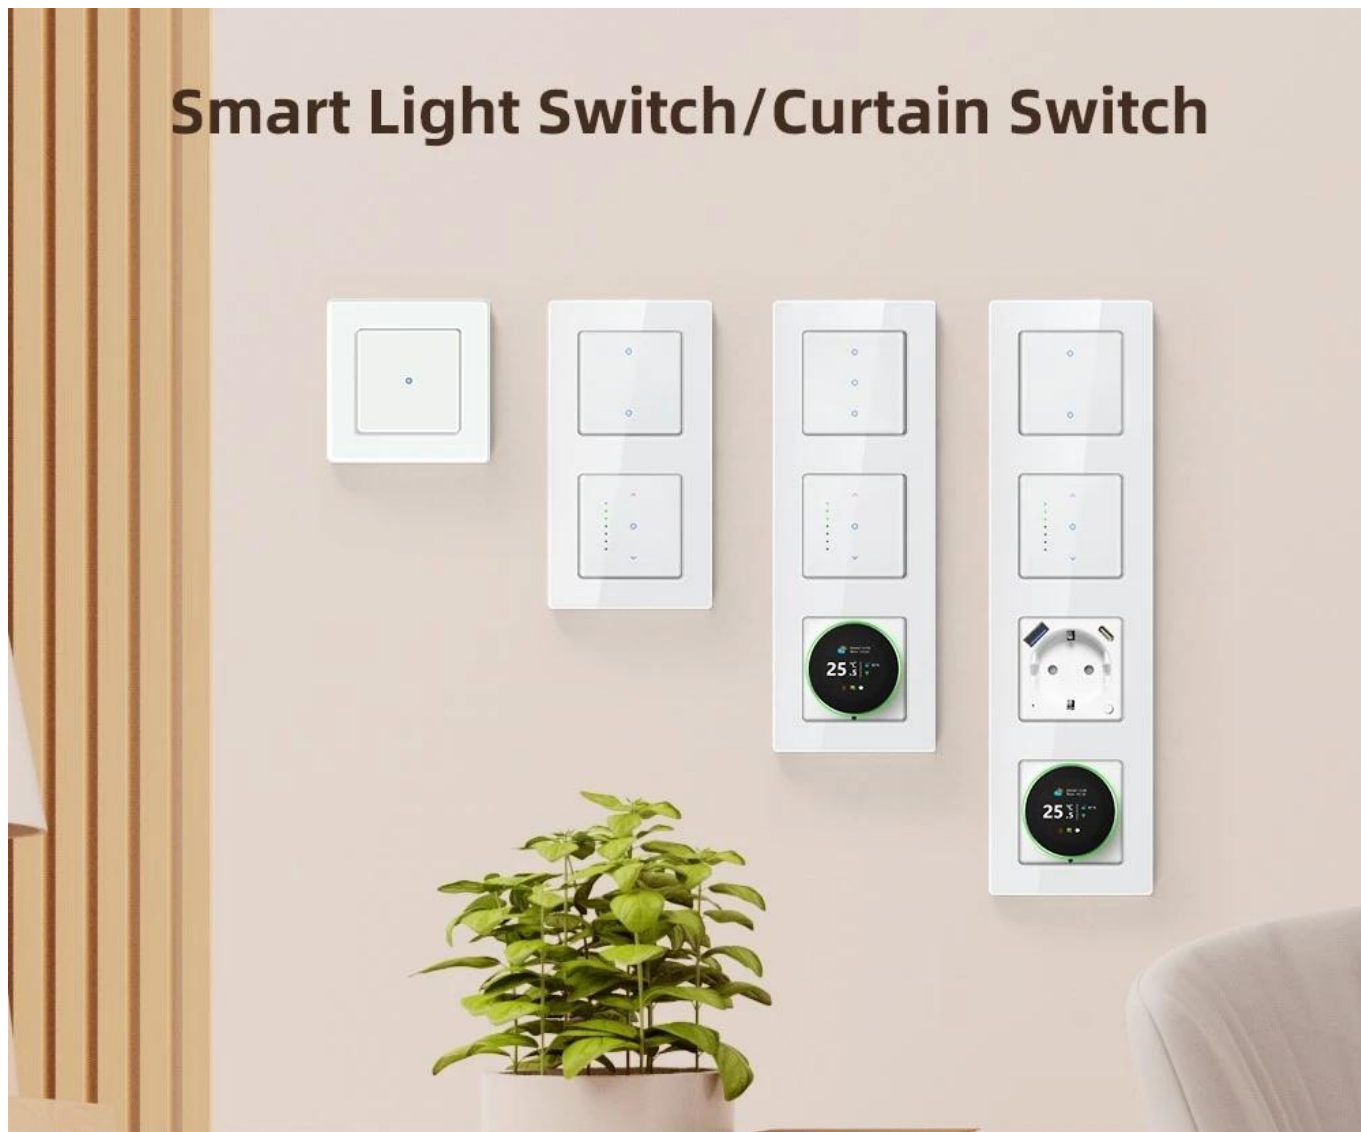

# Backlight Brightness Adjustable

Backlight can be adjust and turn off, to avoid disturbing sleep.

ON

OFF

# Smart Light Switch/Curtain Switch

Luxury  
glass panel

Resist  
deformation

Resist  
fading

Resist  
scratches

Easy  
to clean